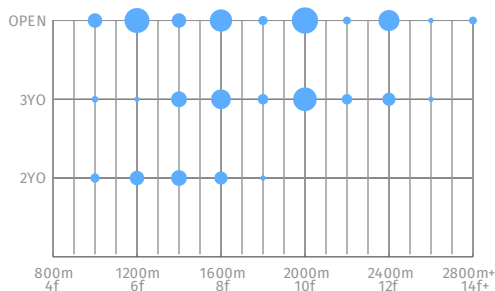

# Siyouni x Enable

RATING  
Excellent

FARM  
Aga Khan Studs - France

FEE  
EUR 100,000

THIS IS A 20/20 MATCH  
**20/20**

STALLION  
Siyouni

LOCATION  
France

## Aptitude Profile